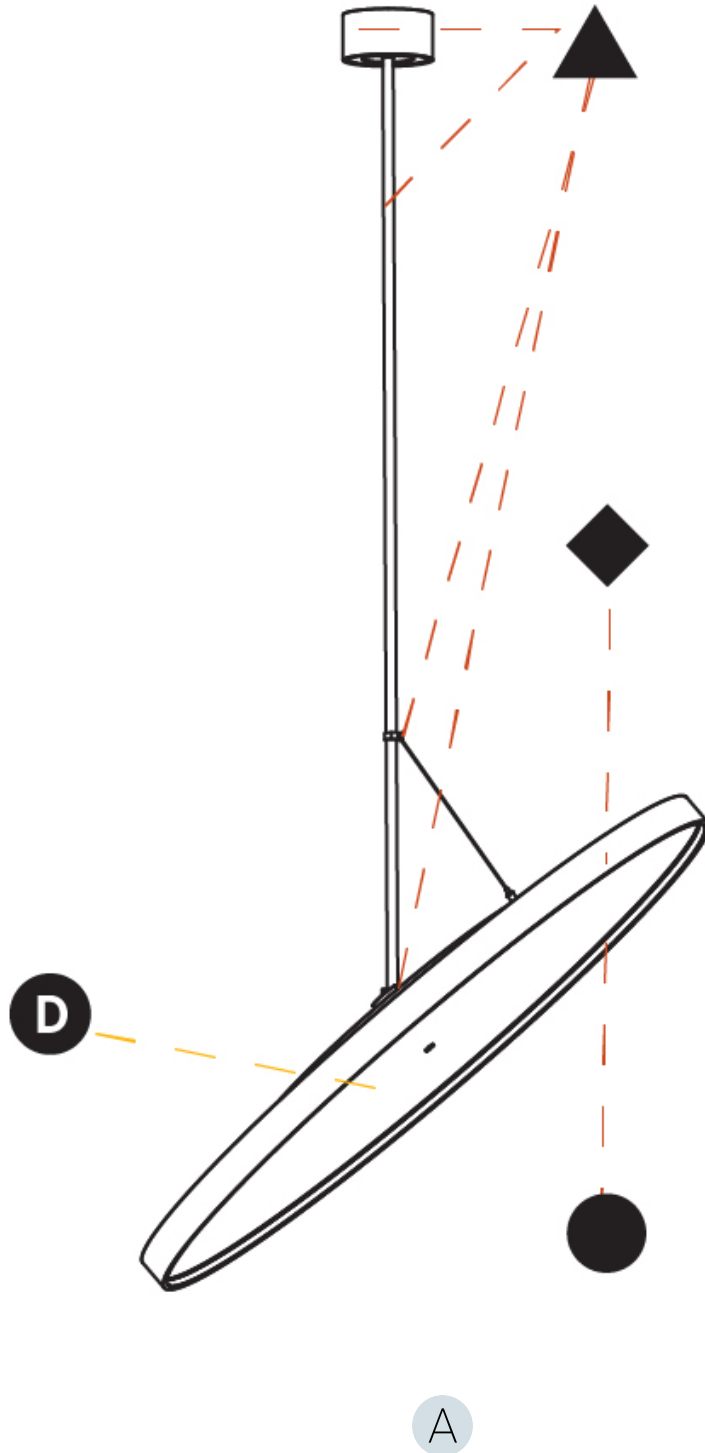

SIGN DIVA FLEX KORONA SUSPENSION

A30870-

PROJECT	_____
TYPE	_____
SPECIFIER	_____
QUANTITY	_____
DATE	_____