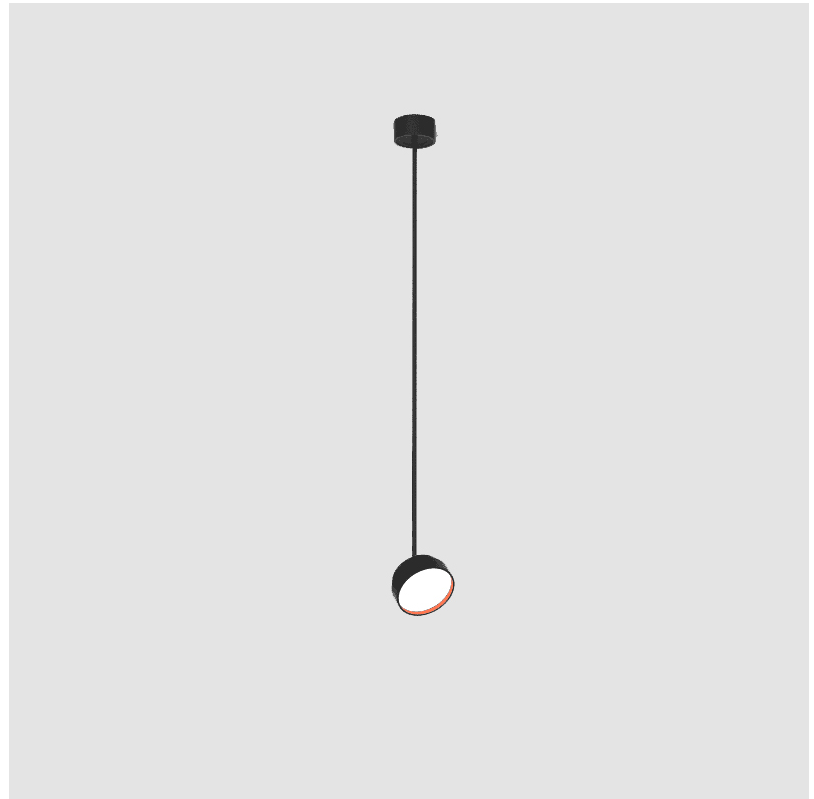

GENERAL

Series: Sign Diva Flex
Subseries: Sign Diva Flex Korona
Brand: Prolicht
Division: Architectural
Mounting Type: Suspension
Mounting Location: Ceiling
Subcategory: Pendant

PHYSICAL

Shape: Round
Diameter (mm): 200
Diameter (in): 7 7/8
Height (mm): 1620
Height (in): 63 3/4
Light Distribution: Adjustable / Direct
Weight (kg): 1.865
Weight (lbs): 4.1
Diffuser: PMMA - Opal / Micro-Prism / Sparkling Secret / Vintage Industrial
Fixture Finish: SSR / BKV / CWI / CRY / HAB / UFT / ITA / RUA / FTG / MYG / LOD / PUS / FRO / FUP / KIA / POP / BLS / SPG / MEY / GOH / GUM / CHC / COM / ABZ / JAG / OBR / MOS / ROR
Fixture Material: Extruded Aluminum / Steel

ELECTRICAL

Lamp Type: LED (Zhaga Standard)
Input Wattage (W): 12.1
Total Output Wattage (W): 11
Dimming: Tri-Mode (Non-Dimming and Phase Dimming (120Vac only) and 0-10V Dimming)
Driver Included: Yes
Driver Location: Integrated
Driver Type: Constant Current - Universal
Driver Class: Class 2
Input Voltage (V): 120 - 277
Constant Current (MA): 350

LED

Color Temperature (°K): 3000 / 3500 / 4000
Max. Delivered Lumen (lm): 836 / 895 / 903 / 921
Nominal Lumen (lm): 1280 / 1370 / 1382 / 1410
CRI: >90 CRI
Lamp Life (hrs): 50000

OPTICAL

Adjustability: Rotational 170°; Tilt 90°

RATINGS AND CERTIFICATIONS

Certified By: Certified for North American Standards
IP rating: IP20